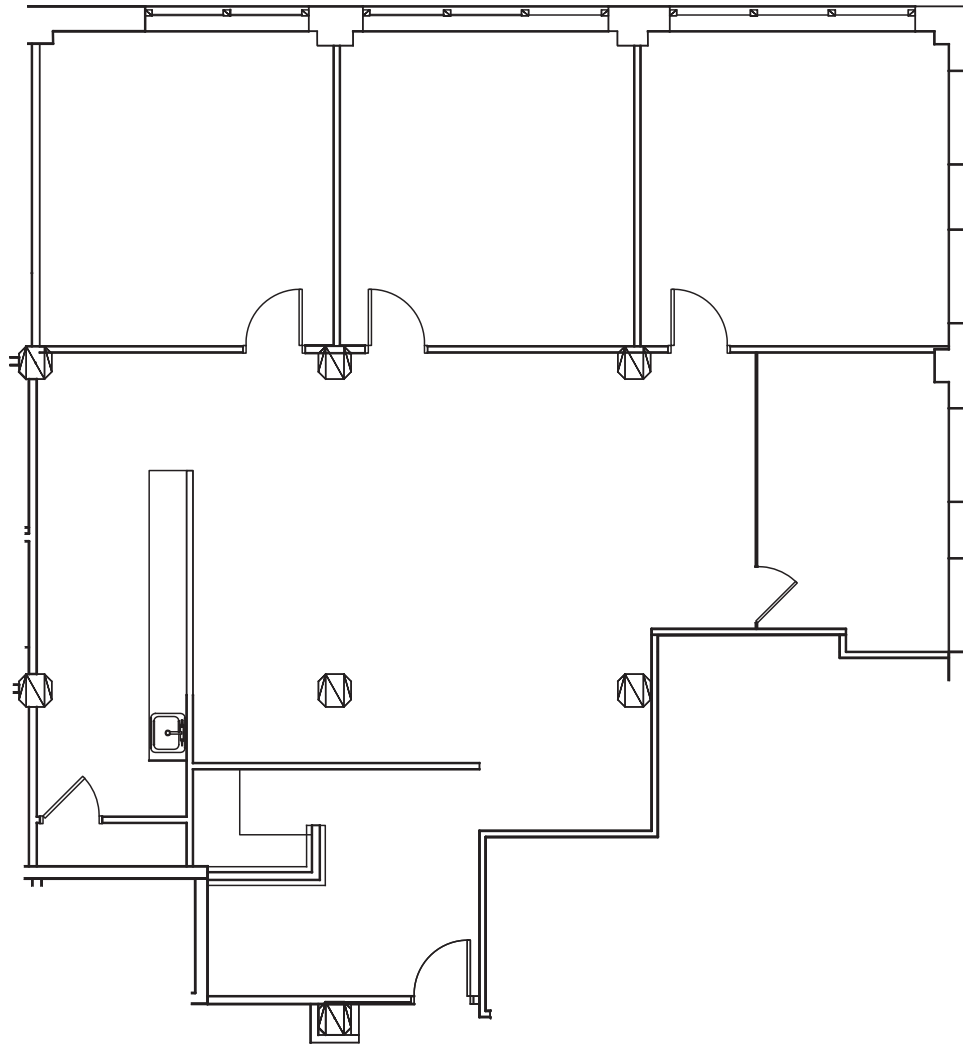

2,520 RSF | SUITE 420 v.850

Learn more about the V Collective by visiting [vCollectiveChicago.com](http://vCollectiveChicago.com)

Mason Taylor  
+1 312 228 2431  
[mason.taylor@amjll.com](mailto:mason.taylor@amjll.com)