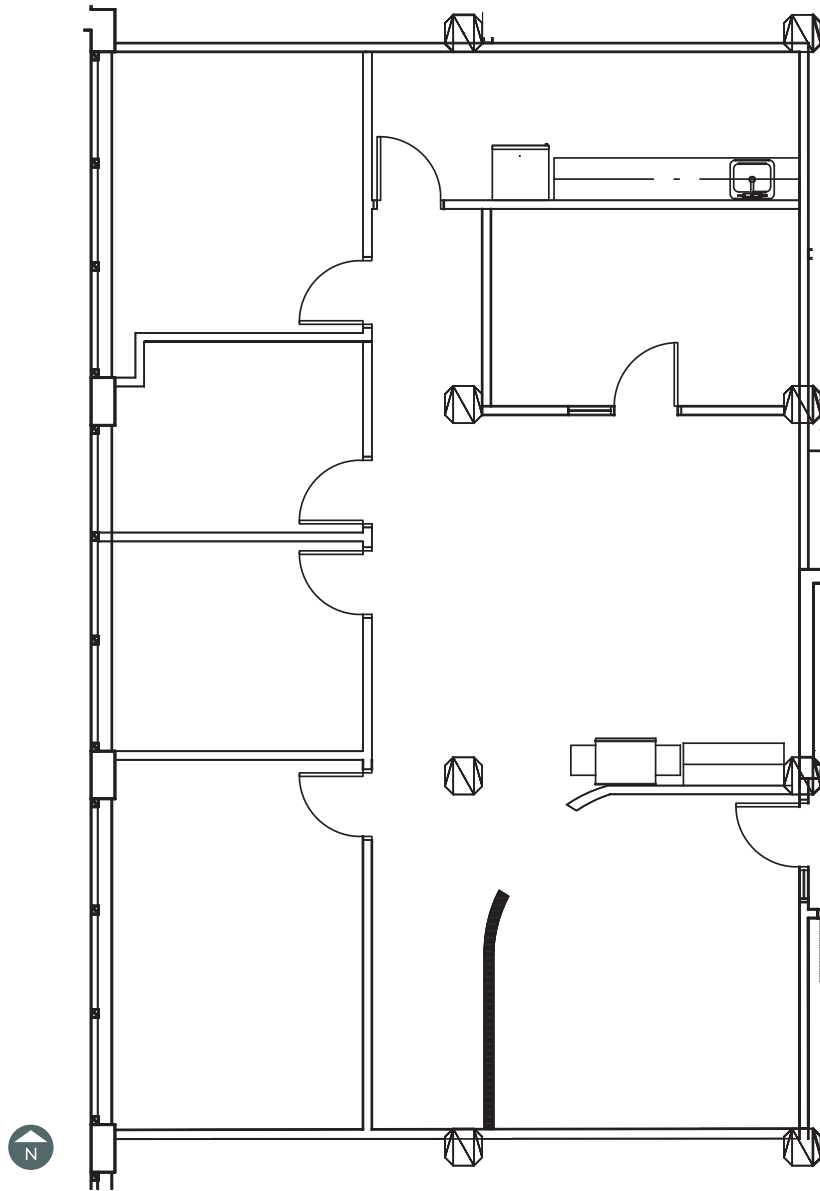

2,001 RSF | SUITE 400 v.850

Learn more about the V Collective by visiting vCollectiveChicago.com

Mason Taylor
+1 312 228 2431
mason.taylor@amjll.com

Anna Panici
+1 312 228 3684
anna.panici@amjll.com