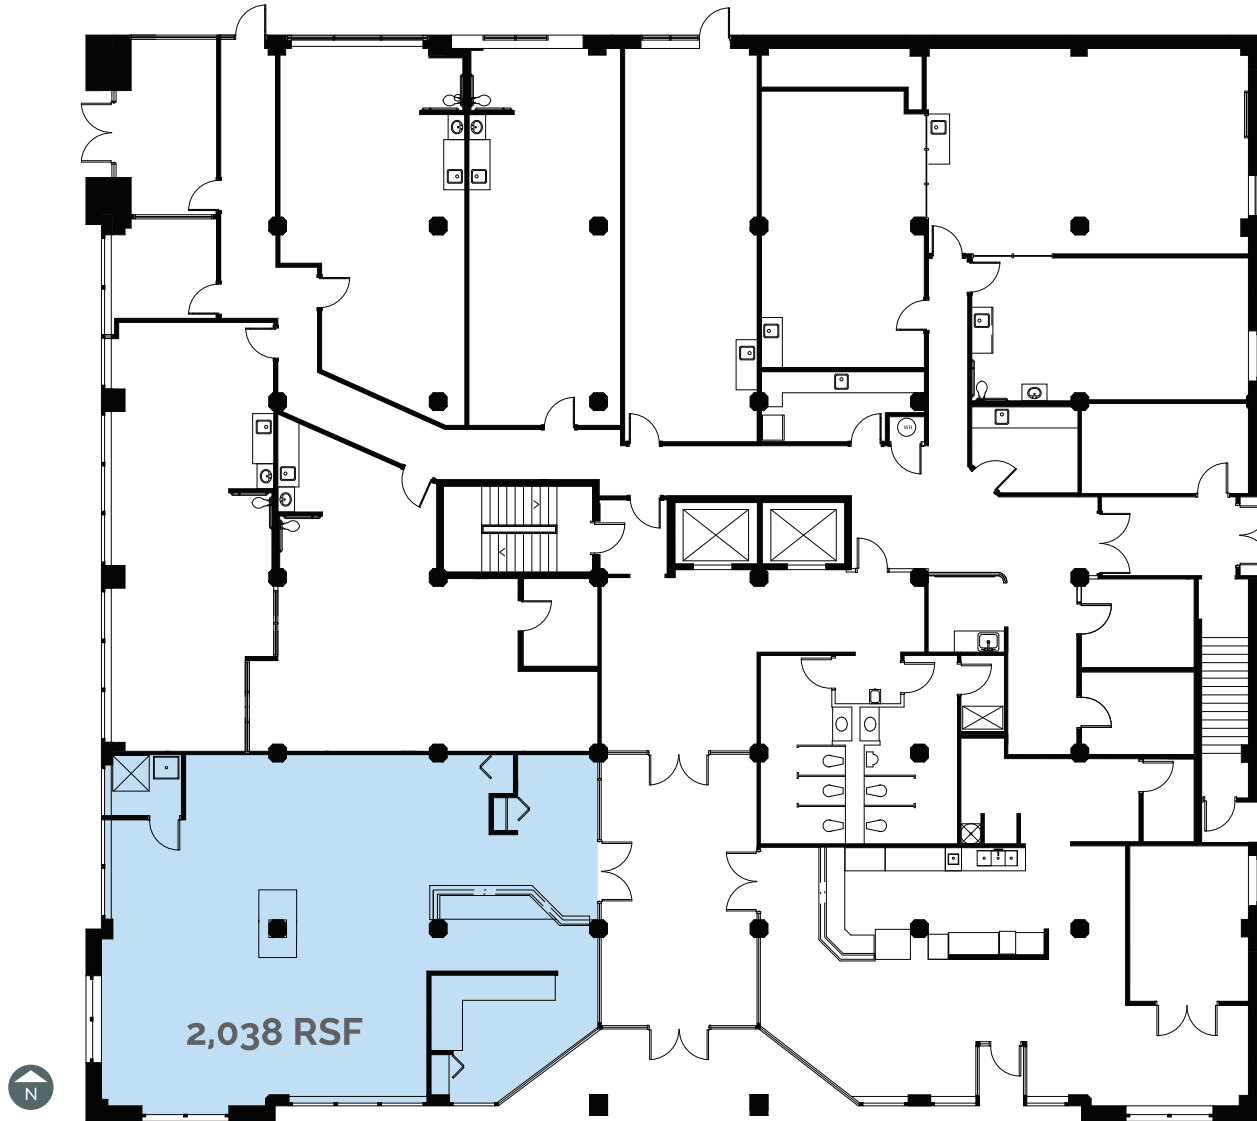

2,038 RSF | SUITE 175 V.850

Learn more about the V Collective by visiting vCollectiveChicago.com

Mason Taylor
+1 312 228 2431
mason.taylor@amjll.com

Anna Panici
+1 312 228 3684
anna.panici@amjll.com