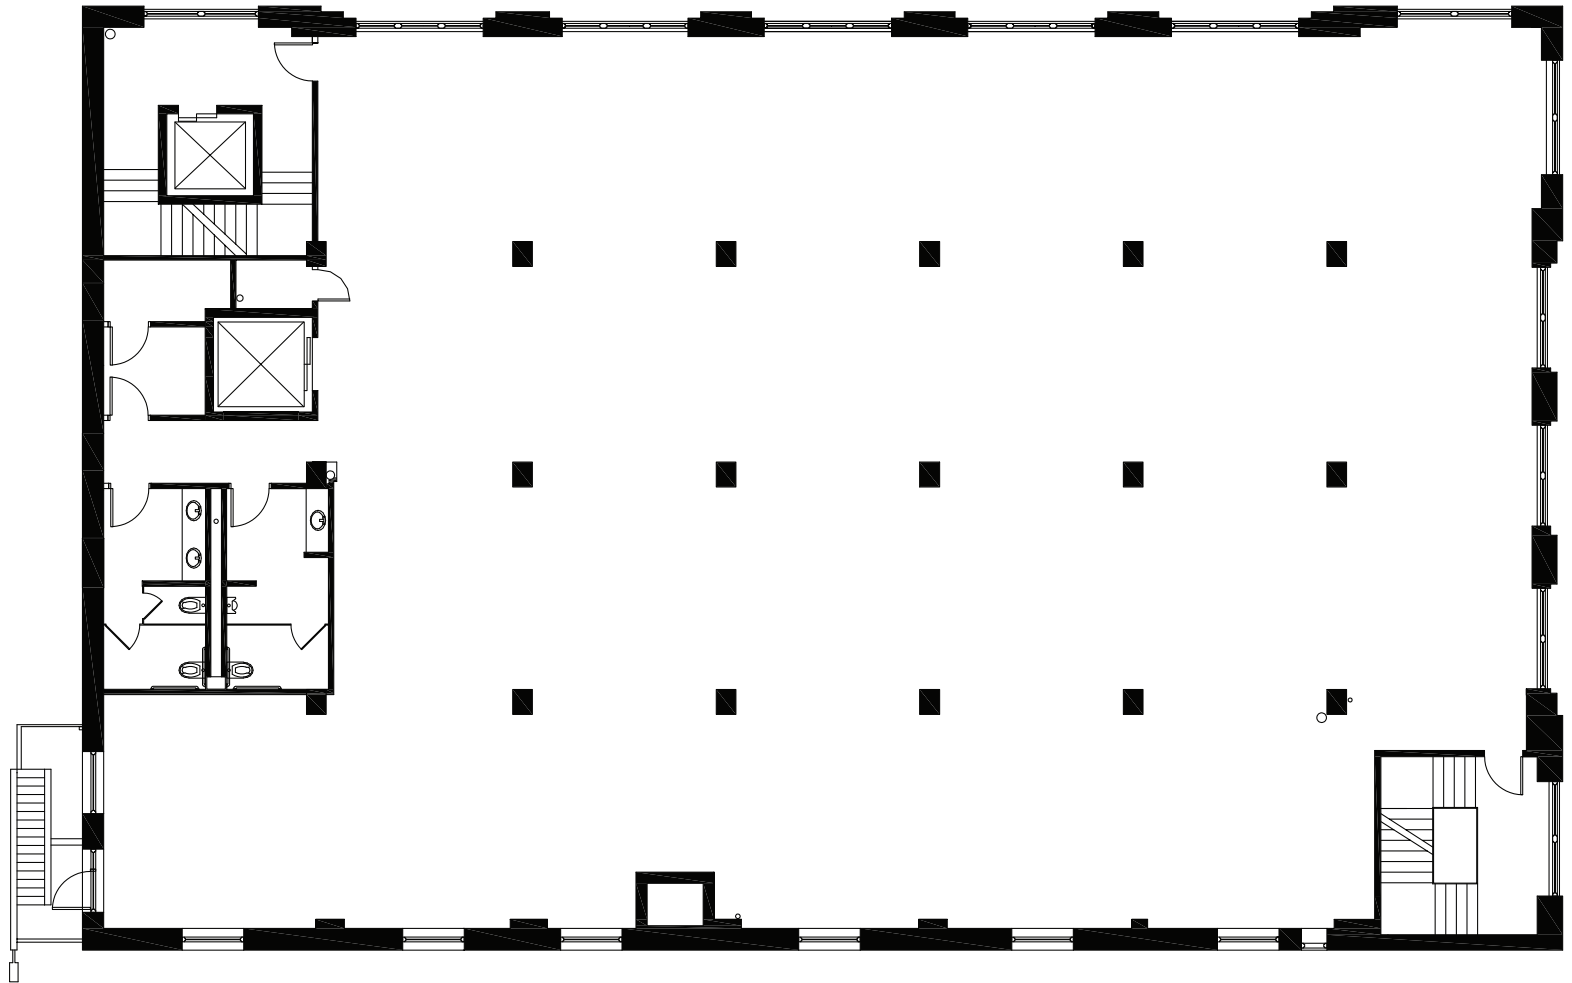

7,933 RSF | SUITE 300 V.833

Learn more about the V Collective by visiting vCollectiveChicago.com

Mason Taylor
+1 312 228 2431
mason.taylor@amjll.com

Anna Panici
+1 312 228 3684
anna.panici@amjll.com