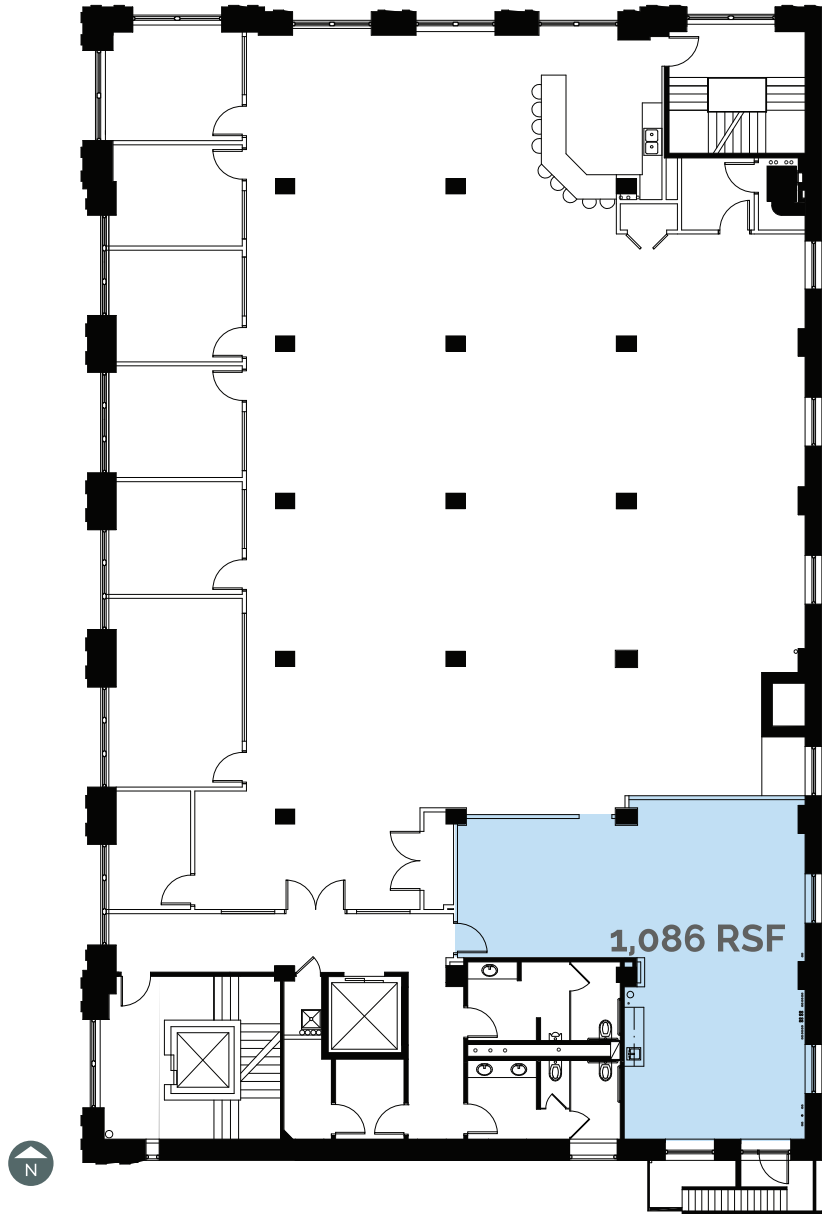

1,086 RSF | SUITE 210 V.833

Learn more about the V Collective by visiting vCollectiveChicago.com

Mason Taylor
+1 312 228 2431
mason.taylor@amjll.com

Anna Panici
+1 312 228 3684
anna.panici@amjll.com