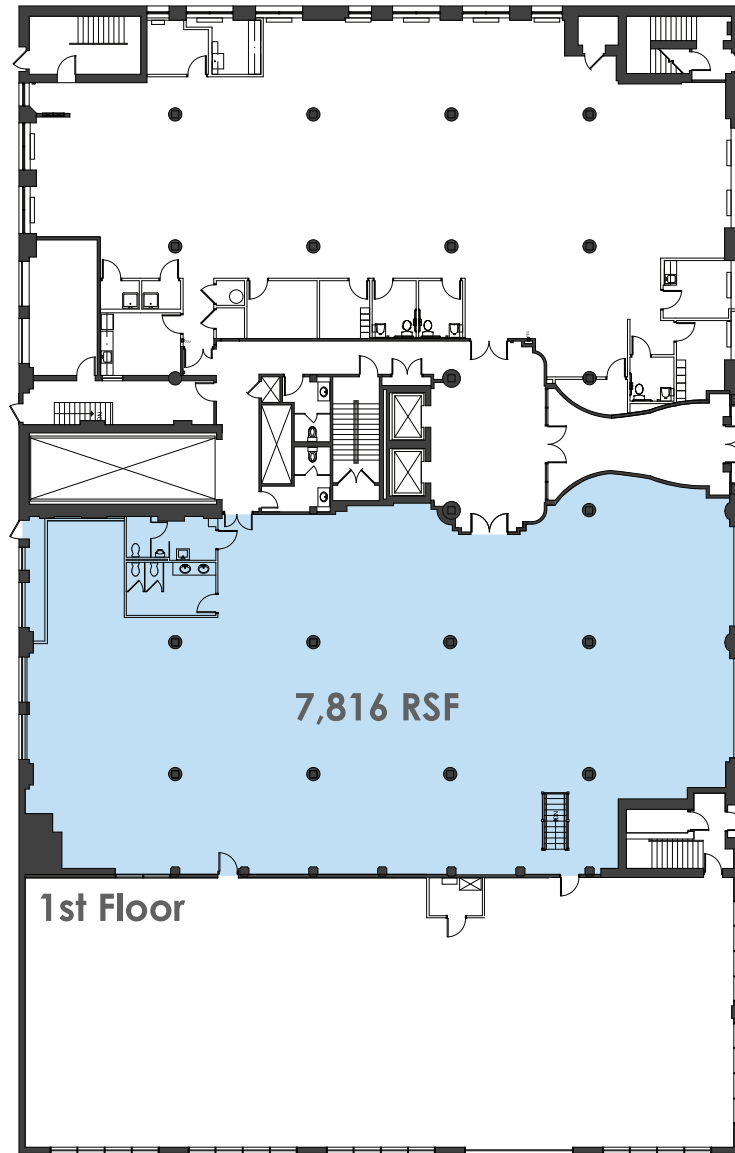

7,816 RSF | SUITE 100 V.322

Learn more about the V Collective by visiting vCollectiveChicago.com

Mason Taylor
+1 312 228 2431
mason.taylor@amjll.com

Anna Panici
+1 312 228 3684
anna.panici@amjll.com