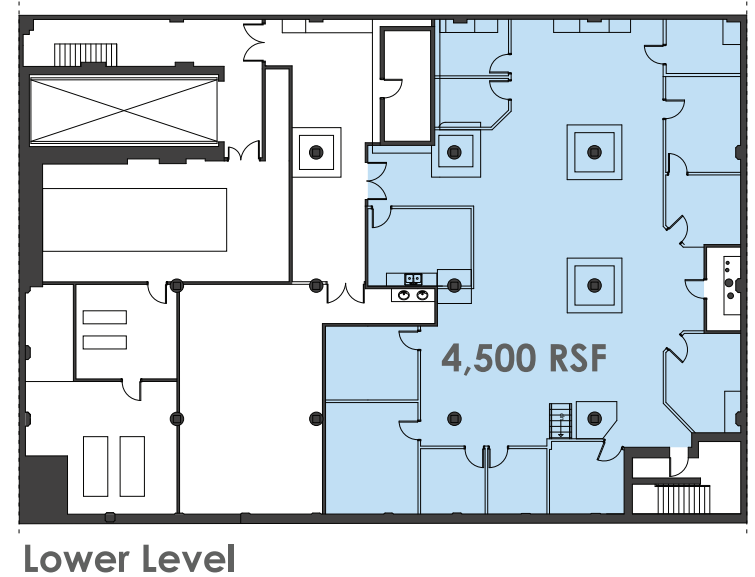

7,816 RSF | SUITE 100 V.322

Learn more about the V Collective by visiting vCollectiveChicago.com

Mason Taylor
+1 312 228 2431
mason.taylor@amjll.com

Anna Panici
+1 312 228 3684
anna.panici@amjll.com